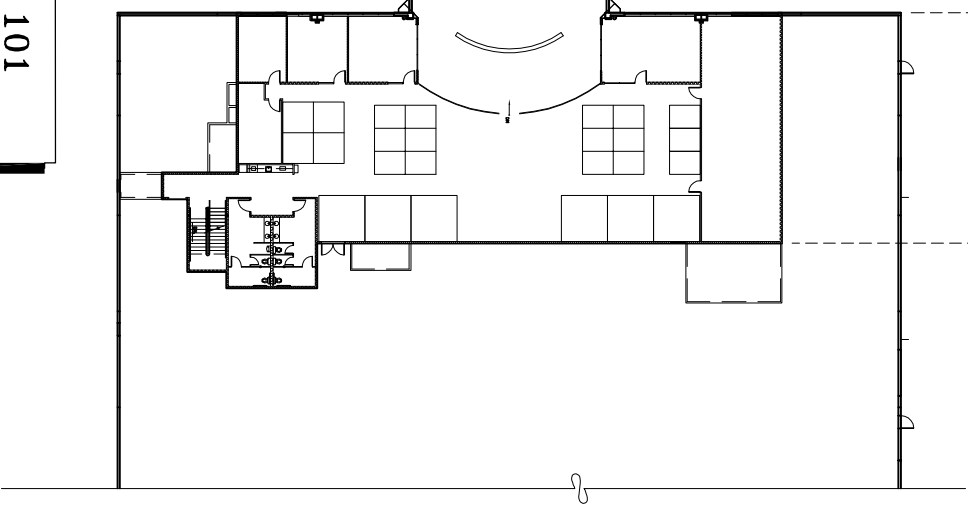

SUITE 101
 MIZZANINE
 SKAGEN DESIGNS

SOUTH CENTER BUILDING A
 OVERALL FLOOR PLAN
 SCALE: 1" = 50'-0"